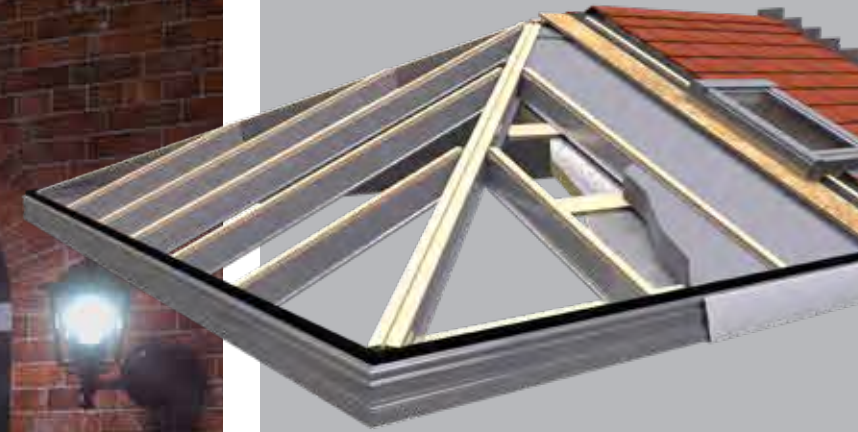

A tiled roof is the perfect solution. Combining high-quality precision engineering with attractive styling inside and out, you'll be adding valuable extra usable space to your home without the high cost of building an extension. It all goes to make our tiled roof the best value way to improve your lifestyle.

*light up your conservatory
with our new soffit eaves
and downlighters*

Ventilated tiled roof

Aluminium rafters in the lightweight roof have been separated from the 12mm OSB timber deck to increase the air gap. Providing a clean flow of air through the roof system. The enhanced ventilation of our system allows the roof to breathe adequately reducing the risk of any condensation.