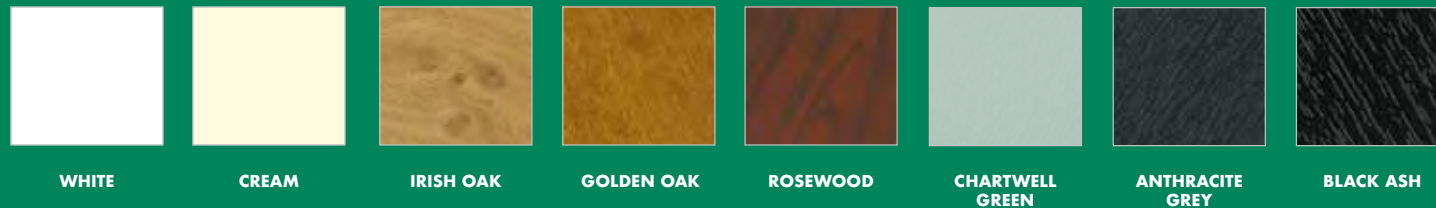

CHESTNUT

RED ROCK

PLUM

SHINGLE TILES

Versatile shingle tiles

Offering a simple, attractive solution, our steel tiles are made from lightweight steel, available in a choice of colours to suit your individual style and budget.

RUSTIC BROWN

RUSTIC TERRACOTTA

TITANIUM (Grey)

RAVEN (black)

Colour your world

With a choice of contemporary & traditional styles

Fascia options to complete your roof

Choice of guttering colours