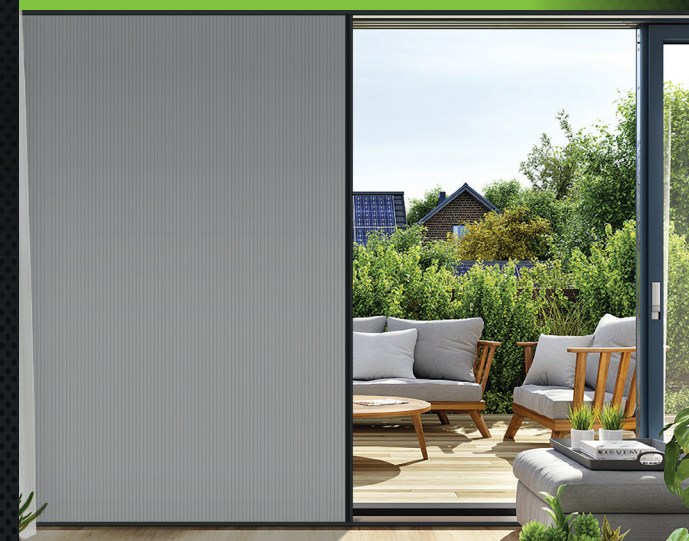

PRIVACY SCREEN HALF CLOSED

2 IN 1 (FLY & PRIVACY) BOTH HALF CLOSED