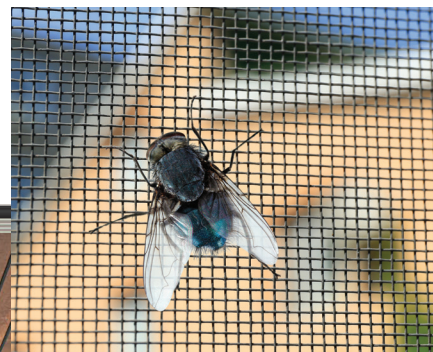

THE BEST FLY SCREENS AVAILABLE IN THE UK

Our Fly Screens are the BEST in the UK for Bi-fold Doors, Corner Doors, French Doors, Multi-Pane Doors, Patio Doors, Sliding Doors and Slide & Stack Doors. They are made to measure, and provide a barrier to flying insects without stopping the flow of air.

WHAT IS A RETRACTABLE SCREEN?

Described simply, as the name implies, they retract. Best Fly Screens mesh concertinas into the frame. Best Fly Screens are mainly retrofitted and almost seamlessly blend into your door frame, making them hardly noticeable.

When opening, the mesh screen simply glides along in its rail, unfolding from the concertina closed position, allowing the fresh air in; it allows you to view the outside but protects you against flying insects or bugs entering your home.

How wide can a Best Fly Screen span?

Up to **5m (16.40 ft)** for a single opening screen and up to **10m (32.80 ft)** for a double opening screen.

OPEN the DOORS
Let the air in
– **NOT the flies!**

Let the Fresh Air In, NOT Flies, and Add Privacy...